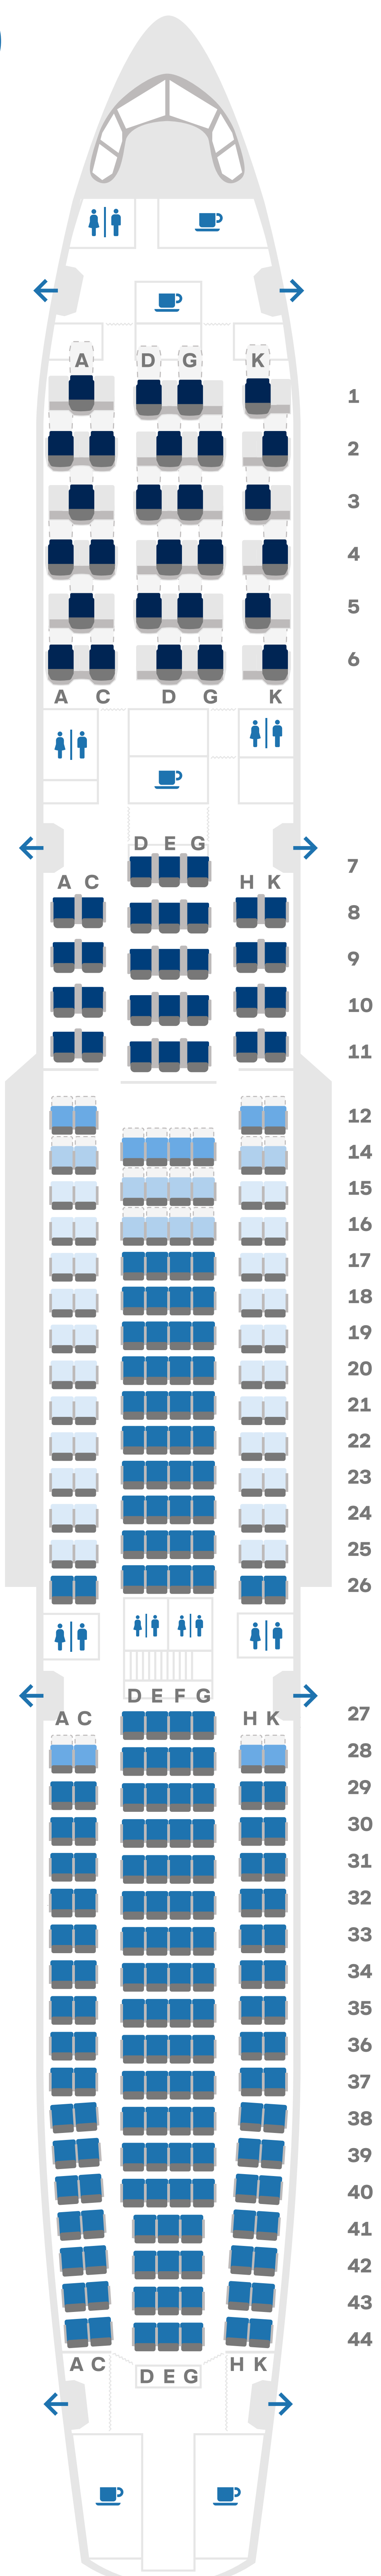

# A330-300

## Configuration 1

D-AFYQ / D-AFYR

-  Business Class
-  Premium Economy Class
-  Economy Class Extra Legroom
-  Economy Class Legroom
-  Economy Class Preferred
-  Economy Class
-  Exit
-  Galley
-  Lavatory